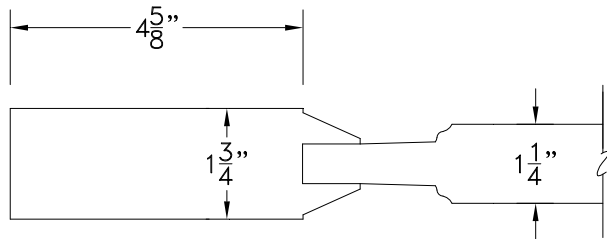

TYPE 'B' STICKING WITH 'A1' PANEL

TYPE 'B' STICKING WITH 'SC1' PANEL

TYPE 'B' STICKING WITH 'B1' PANEL

TYPE 'B' STICKING WITH 'SC2' PANEL

TYPE 'B' STICKING WITH 'F1' PANEL

TYPE 'B' STICKING WITH 'F2' PANEL

TAG	DESCRIPTION	DOORS 1'-4" WIDE	DOORS FROM 1'-6" TO 3'-0" WIDE	DOORS FROM 1'-4" TO 3'-0" WIDE
A	STILE	3 5/8"	4 5/8"	
B	STILE	3 5/8"	4 5/8"	
C	TOP RAIL			4 5/8"
D	BOTTOM RAIL			8 1/8"
E	LOCK RAIL			
F	MULLION			
G	MULLION			
H	MULLION			
J	MULLION			