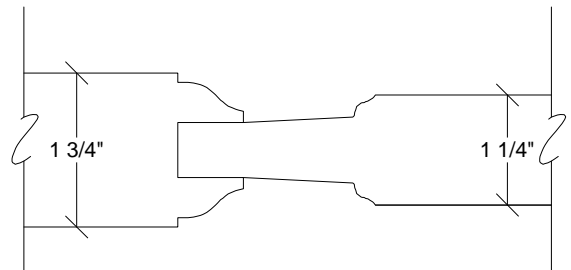

← 2' 8" →

Type 'R' Sticking with 'B1' Panel

All Dimensions Shown are Face Dimensions

Proudly Manufactured in the U.S.A by:

6450 Camp Bullis Road San Antonio, Texas 78257
 TOLL FREE: 1-888-787-2366 - (210) 698-8500
 TOLL FREE FAX: 1-888-787-2329 - (210) 698-8507

Client: SUPA
 Contact: JACOB Date: July 30, 2009
 Order: YOUR DOOR
 Door: SUPA 350
 Page: 350 Scale: Not to Scale

Notes: