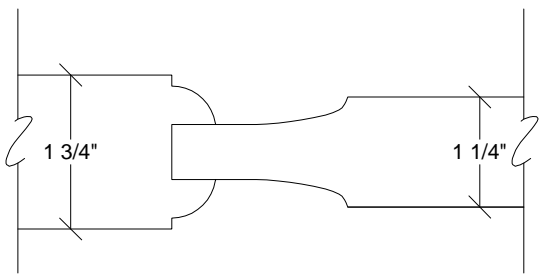

← 2' 8" →

Type 'O' Sticking with 'T2' Panel

All Dimensions Shown are Face Dimensions

Proudly Manufactured in the U.S.A by:

6450 Camp Bullis Road San Antonio, Texas 78257
 TOLL FREE: 1-888-787-2366 - (210) 698-8500
 TOLL FREE FAX: 1-888-787-2329 - (210) 698-8507

Client: SUPA
 Contact: JACOB Date: July 30, 2009
 Order: YOUR DOOR
 Door: SUPA 4 PANEL
 Page: 4-PAN Scale: Not to Scale

Notes: